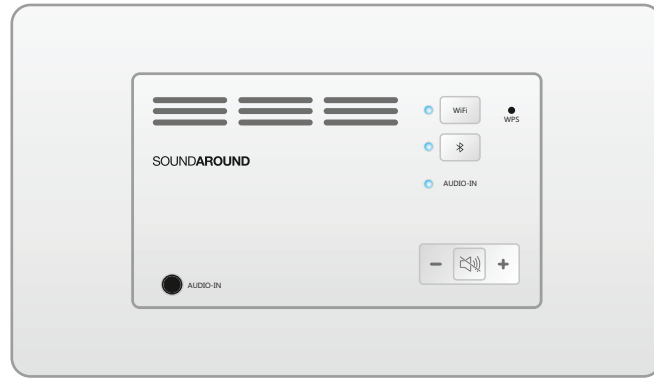

24Vdc / 60W	25W	25W
15Vdc / 50W	10W	10W
12Vdc / 30W	6W	6W

60201

VDC GND R+ R- L+ L-

~ 120/230V

15Vdc / 50W

8W

8W

8W