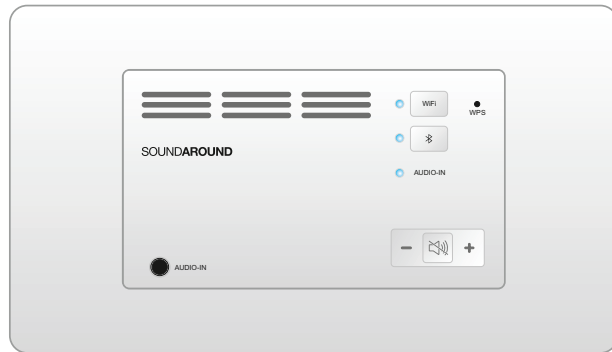

24Vdc / 60W

12,5W / speaker

15Vdc / 50W

5W / speaker

12Vdc / 30W

3W / speaker

60201

15Vdc / 50W