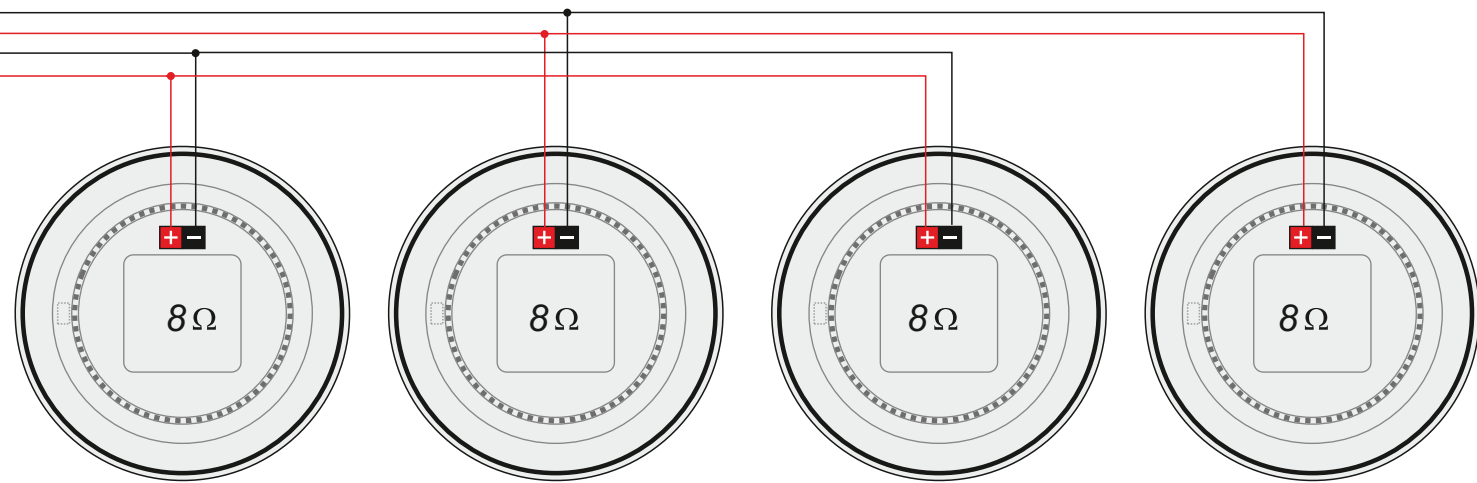

24Vdc / 60W	25W	25W
15Vdc / 50W	10W	10W
12Vdc / 30W	6W	6W

60201

VDC GND R+ R- L+ L-

~ 120/230V

15Vdc / 50W

8W

8W

8W

12,5W

12,5W

12,5W

12,5W

SOUNDAROUND SYSTEM THREE ZONES

SOUNDAROUND SYSTEM FOUR ZONES