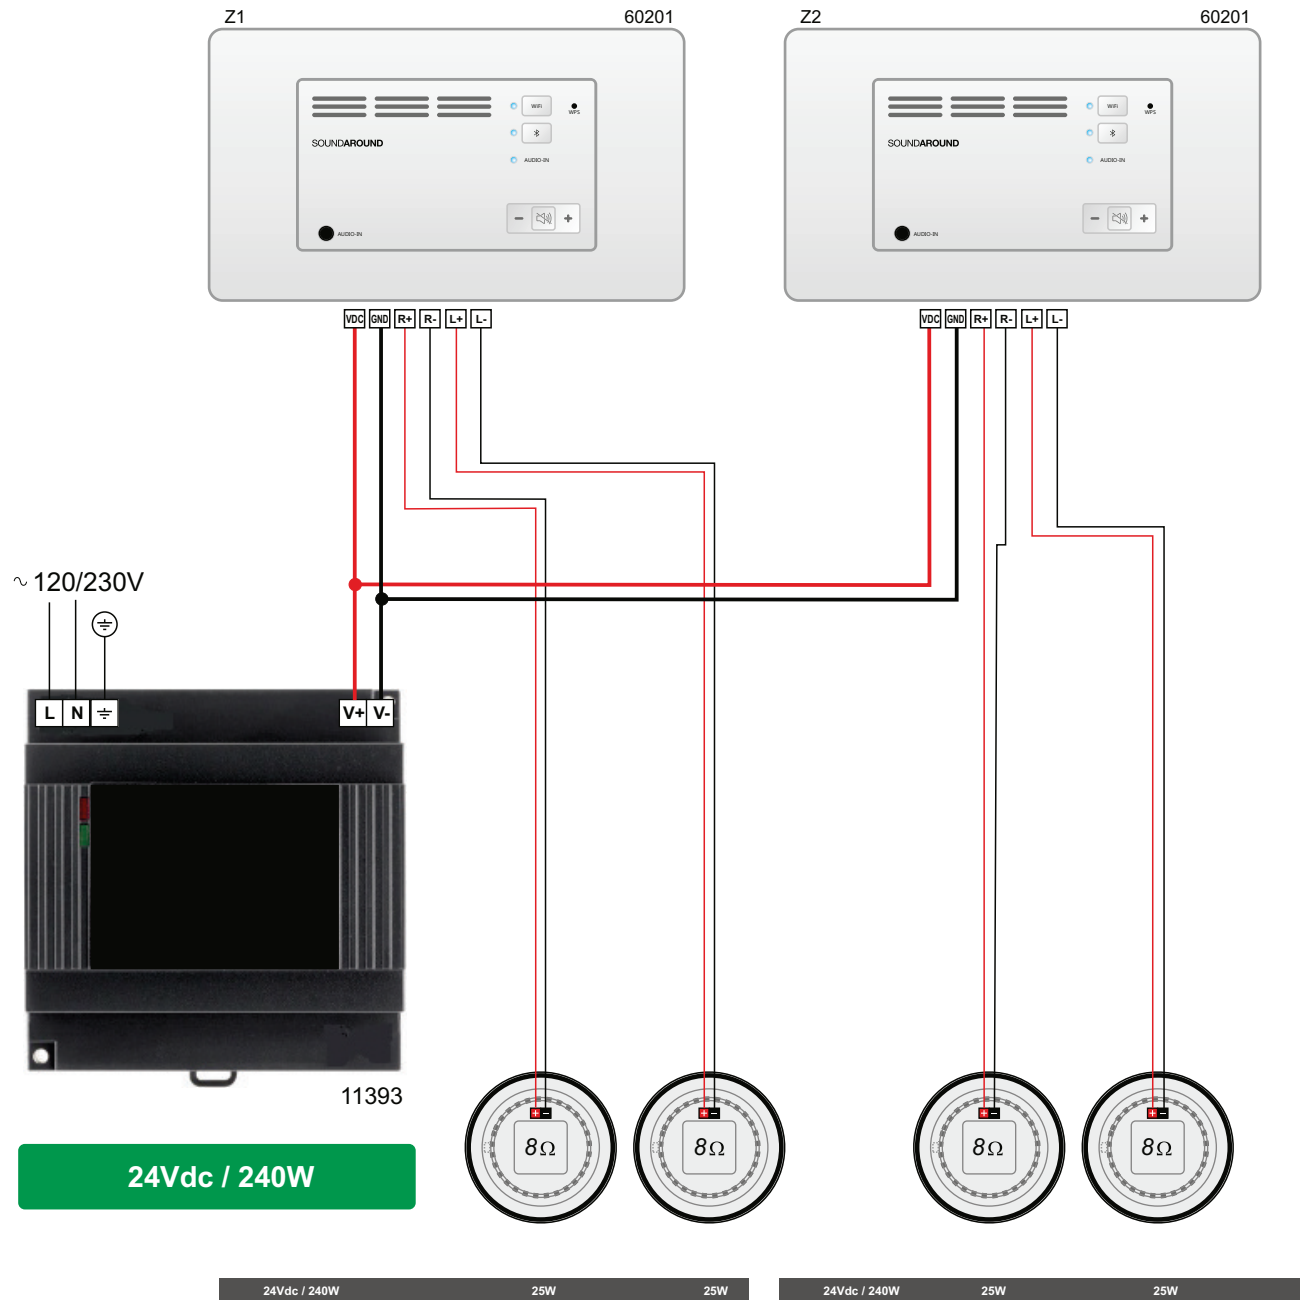

4,3W / speaker

12Vdc / 30W

2,7W / speaker

60201

11392

~ 120/230V

VDC GND R+ R- L+ L-

24Vdc / 60W

12,5W

12,5W

12,5W

12,5W

SOUNDAROUND SYSTEM THREE ZONES

SOUNDAROUND SYSTEM FOUR ZONES