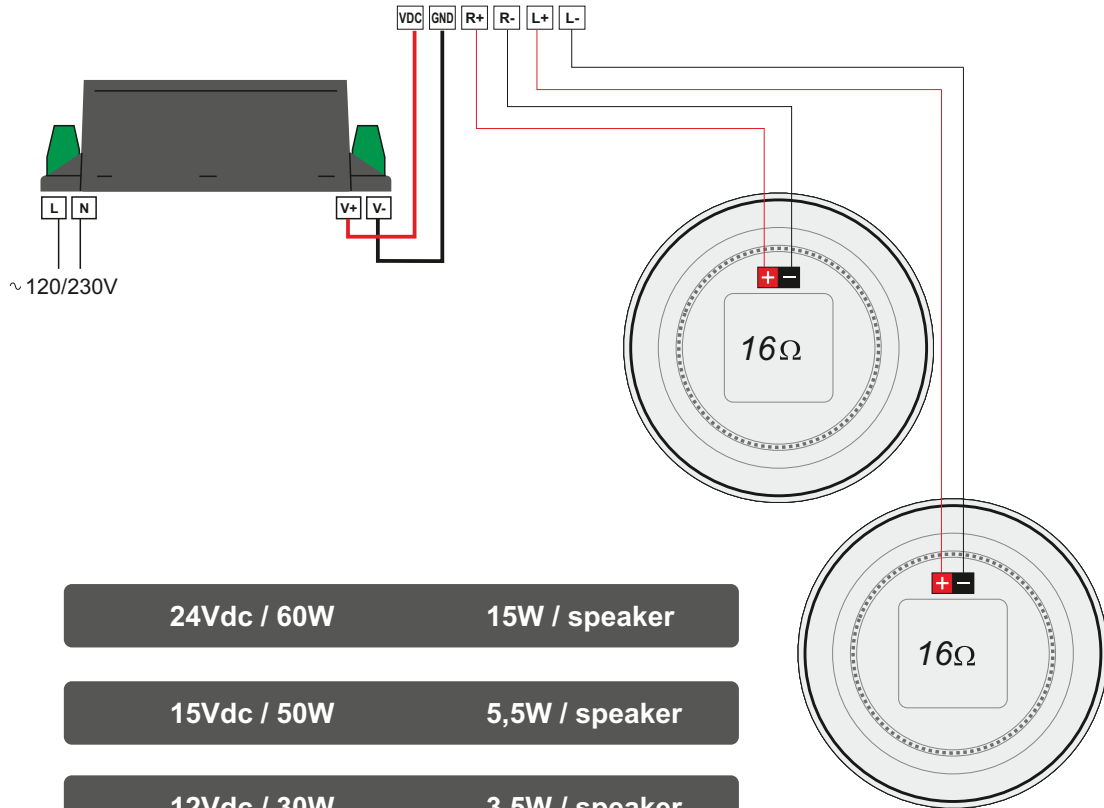

8W

12Vdc / 30W

5W

5W

5W

5W

60201

60201

24Vdc / 60W

12,5W / speaker

15Vdc / 50W

5W / speaker

12Vdc / 30W

3W / speaker

60201

15Vdc / 50W

12,5W

12,5W

12,5W

12,5W

SOUNDAROUND SYSTEM THREE ZONES

SOUNDAROUND SYSTEM FOUR ZONES